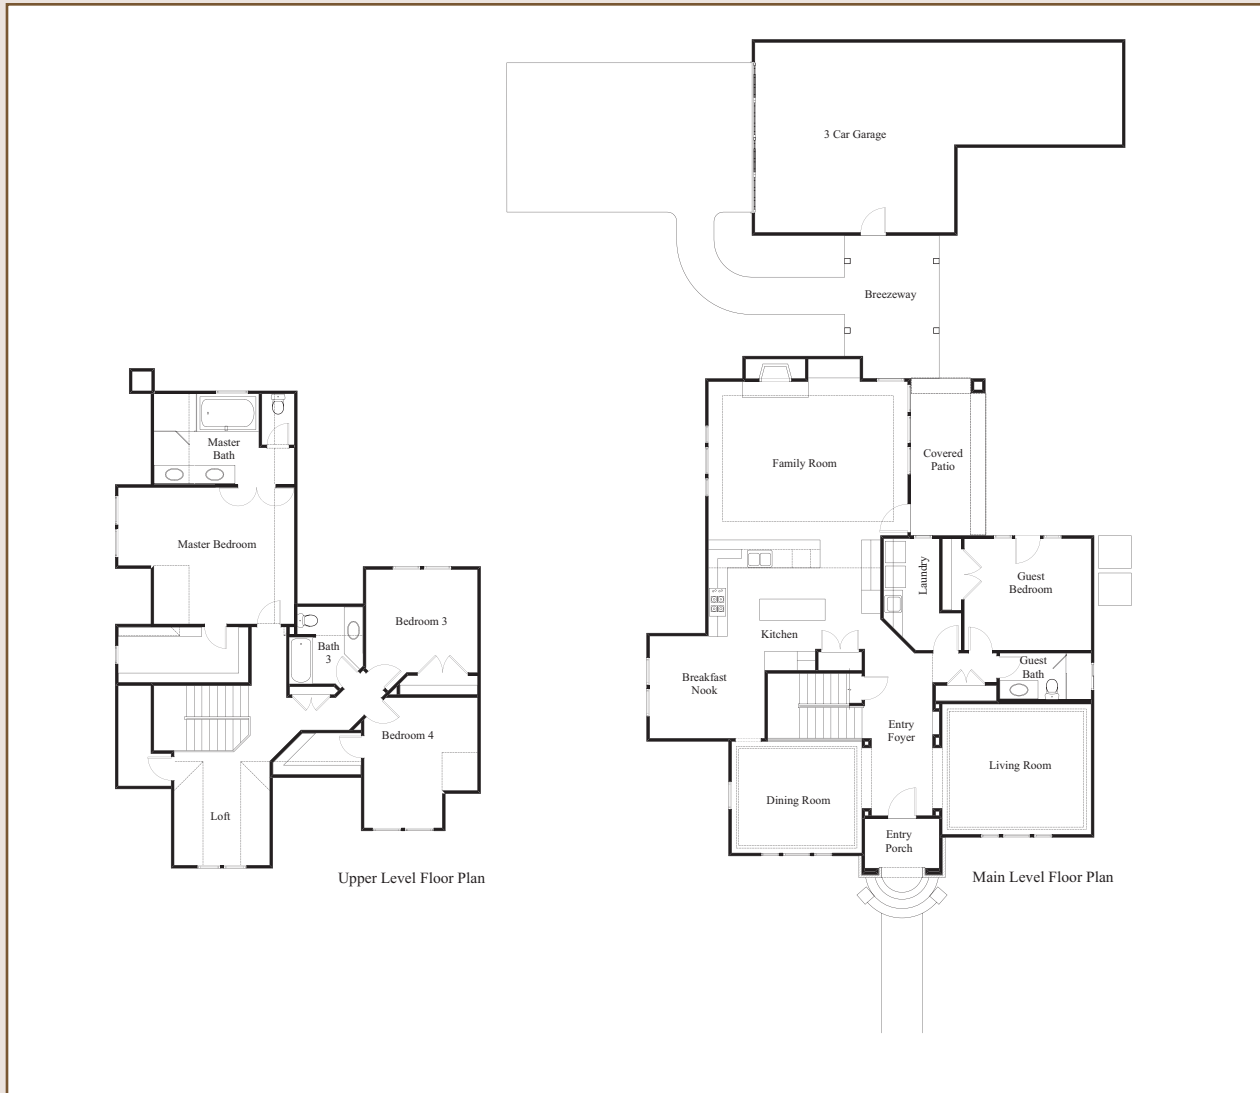

(530) 666-4139
 419 Main Street
 Woodland, CA 95695

2101 Promenade Drive
 3004 Sq. Ft.
 4 Bedrooms 3 Bathrooms

The Ashby • Lot 22

Sales Team

- Murre Traverso 530-750-7513
- Marian Flanders 530-750-7506
- Leslie Tuel 530-750-7510
- Donna Arnold 530-750-7514