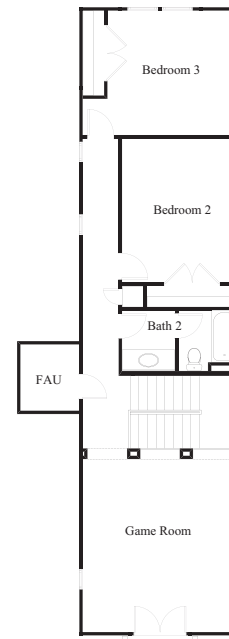

(530) 666-4139
 419 Main Street
 Woodland, CA 95695

2009 Promenade Drive
 3010 Sq. Ft.
 4 Bedrooms 3 Bathrooms

The Berkeley • Lot 3

Upper Level Floor Plan

Sales Team

- Murre Traverso 530-750-7513
- Marian Flanders 530-750-7506
- Leslie Tuel 530-750-7510
- Donna Arnold 530-750-7514