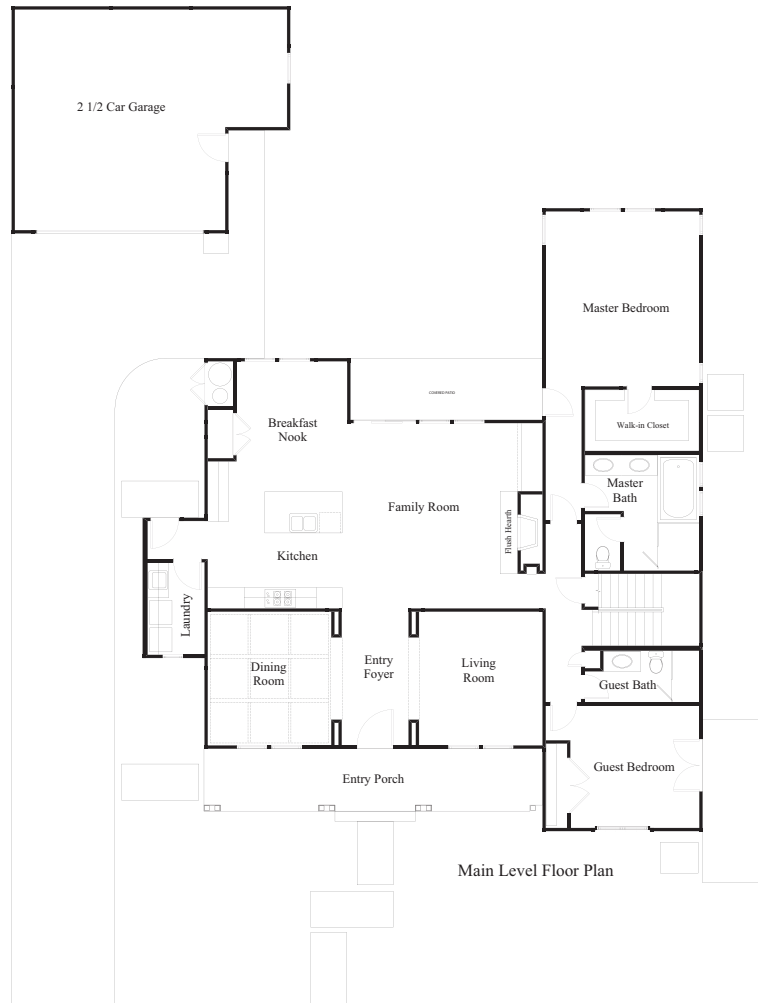

(530) 666-4139
 419 Main Street
 Woodland, CA 95695

2009 Promenade Drive
 3010 Sq. Ft.
 4 Bedrooms 3 Bathrooms

The Berkeley • Lot 3

Upper Level Floor Plan

Sales Team

- Murre Traverso 530-750-7513
- Marian Flanders 530-750-7506
- Leslie Tuel 530-750-7510
- Donna Arnold 530-750-7514